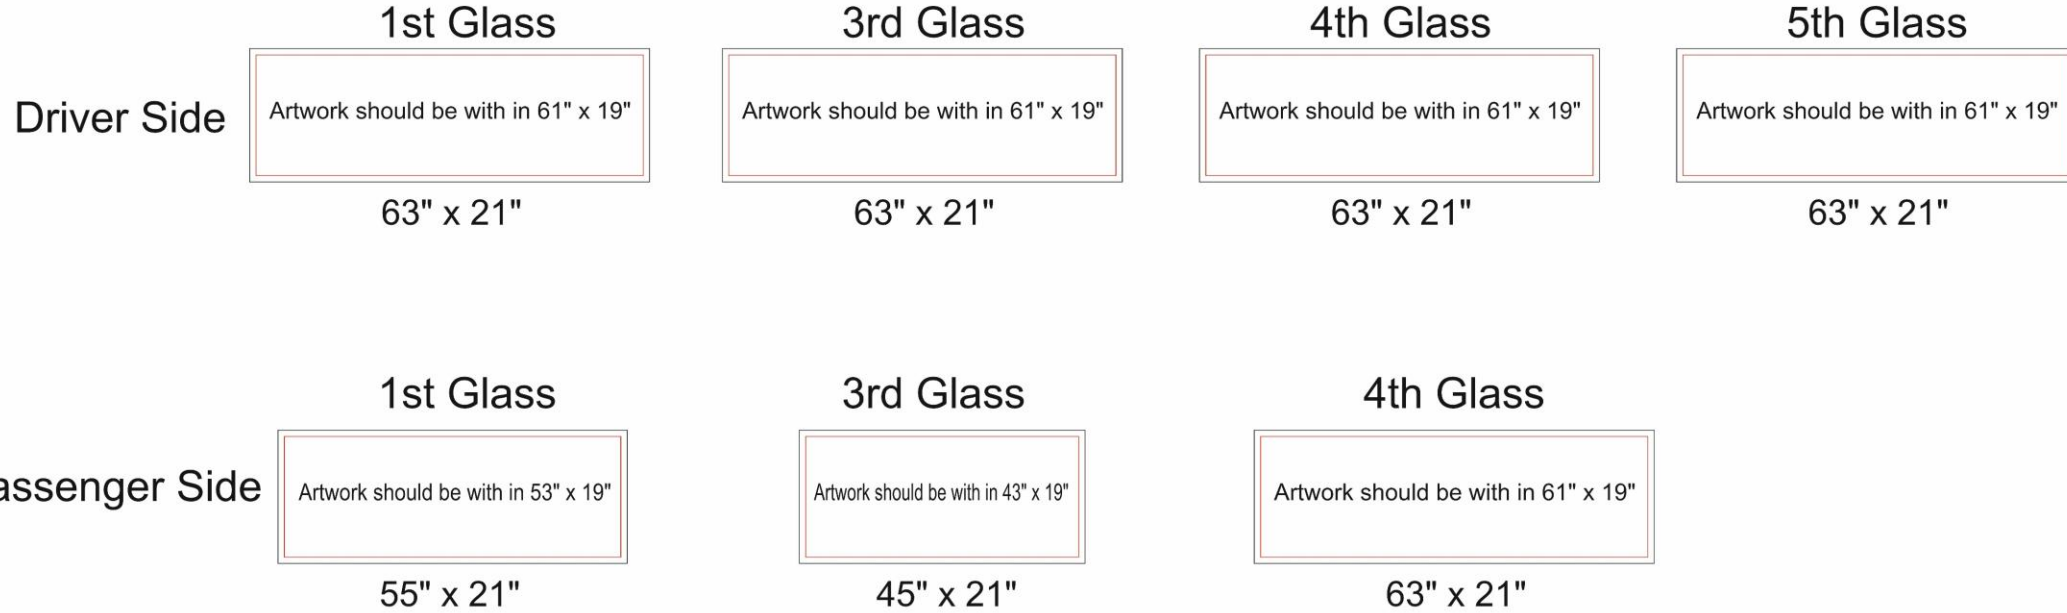

INSIDE

CSTC VOLVO

Inside Area - 61 sq.ft.