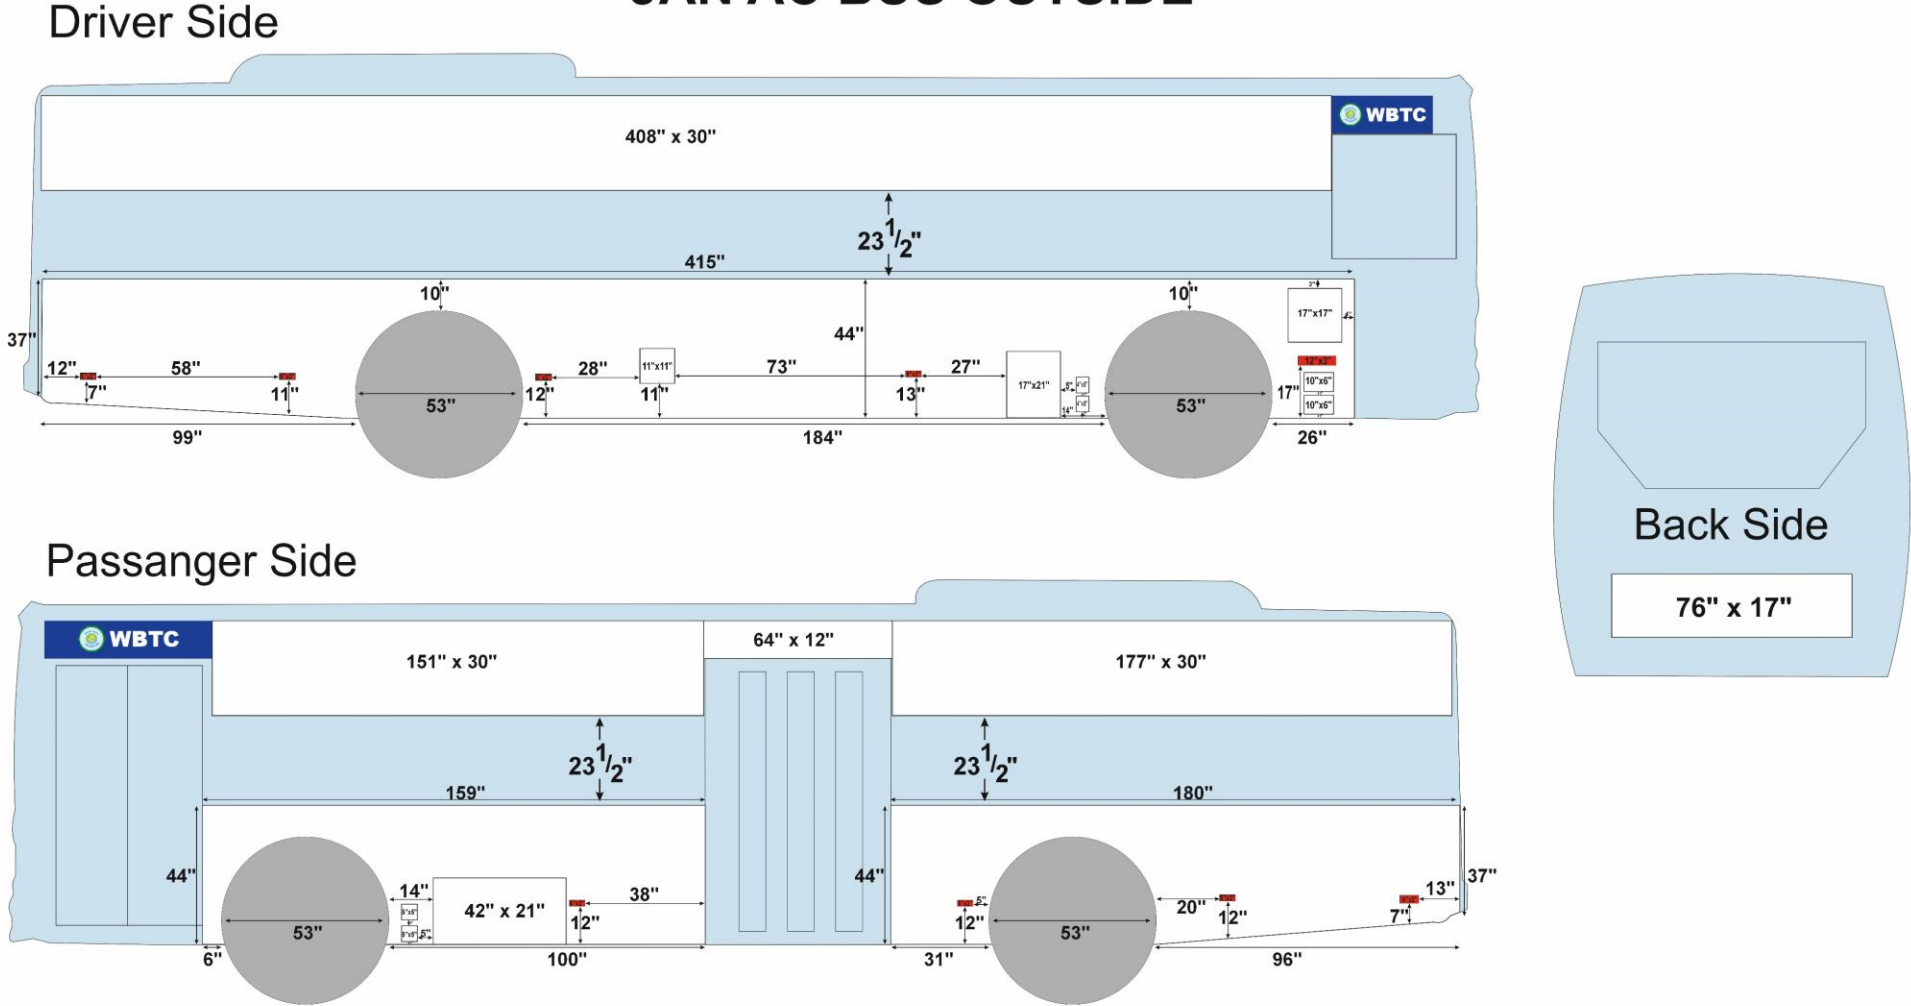

Inside Area - 61 sq.ft.

AC BUS FULL WRAP (JAN BUS) Outside Dimension

JAN AC BUS OUTSIDE

Out Side Area: 406 sq.ft

JAN AC BUS INSIDE

Driver Side Glass

47" x 21"

47" x 21"

47" x 21"

47" x 21"

Passenger Side Glass

47" x 21"

47" x 21"

47" x 21"

47" x 21"

47" x 21"

Inside Area: 60 sq.ft

AC Electric BUS 9M (FULL WRAP) Outside Dimension

AC Electric BUS 9M (FULL WRAP) Inside Dimension

AC Electric BUS 12M (FULL WRAP) Inside Dimension

ELECTRIC BUS 12M INSIDE DISPLAY AREA 42 Sq.Ft.

Driver side

Driver Left

First Glass

2nd Glass

3rd Glass

Last Glass

Passanger side

Last Glass