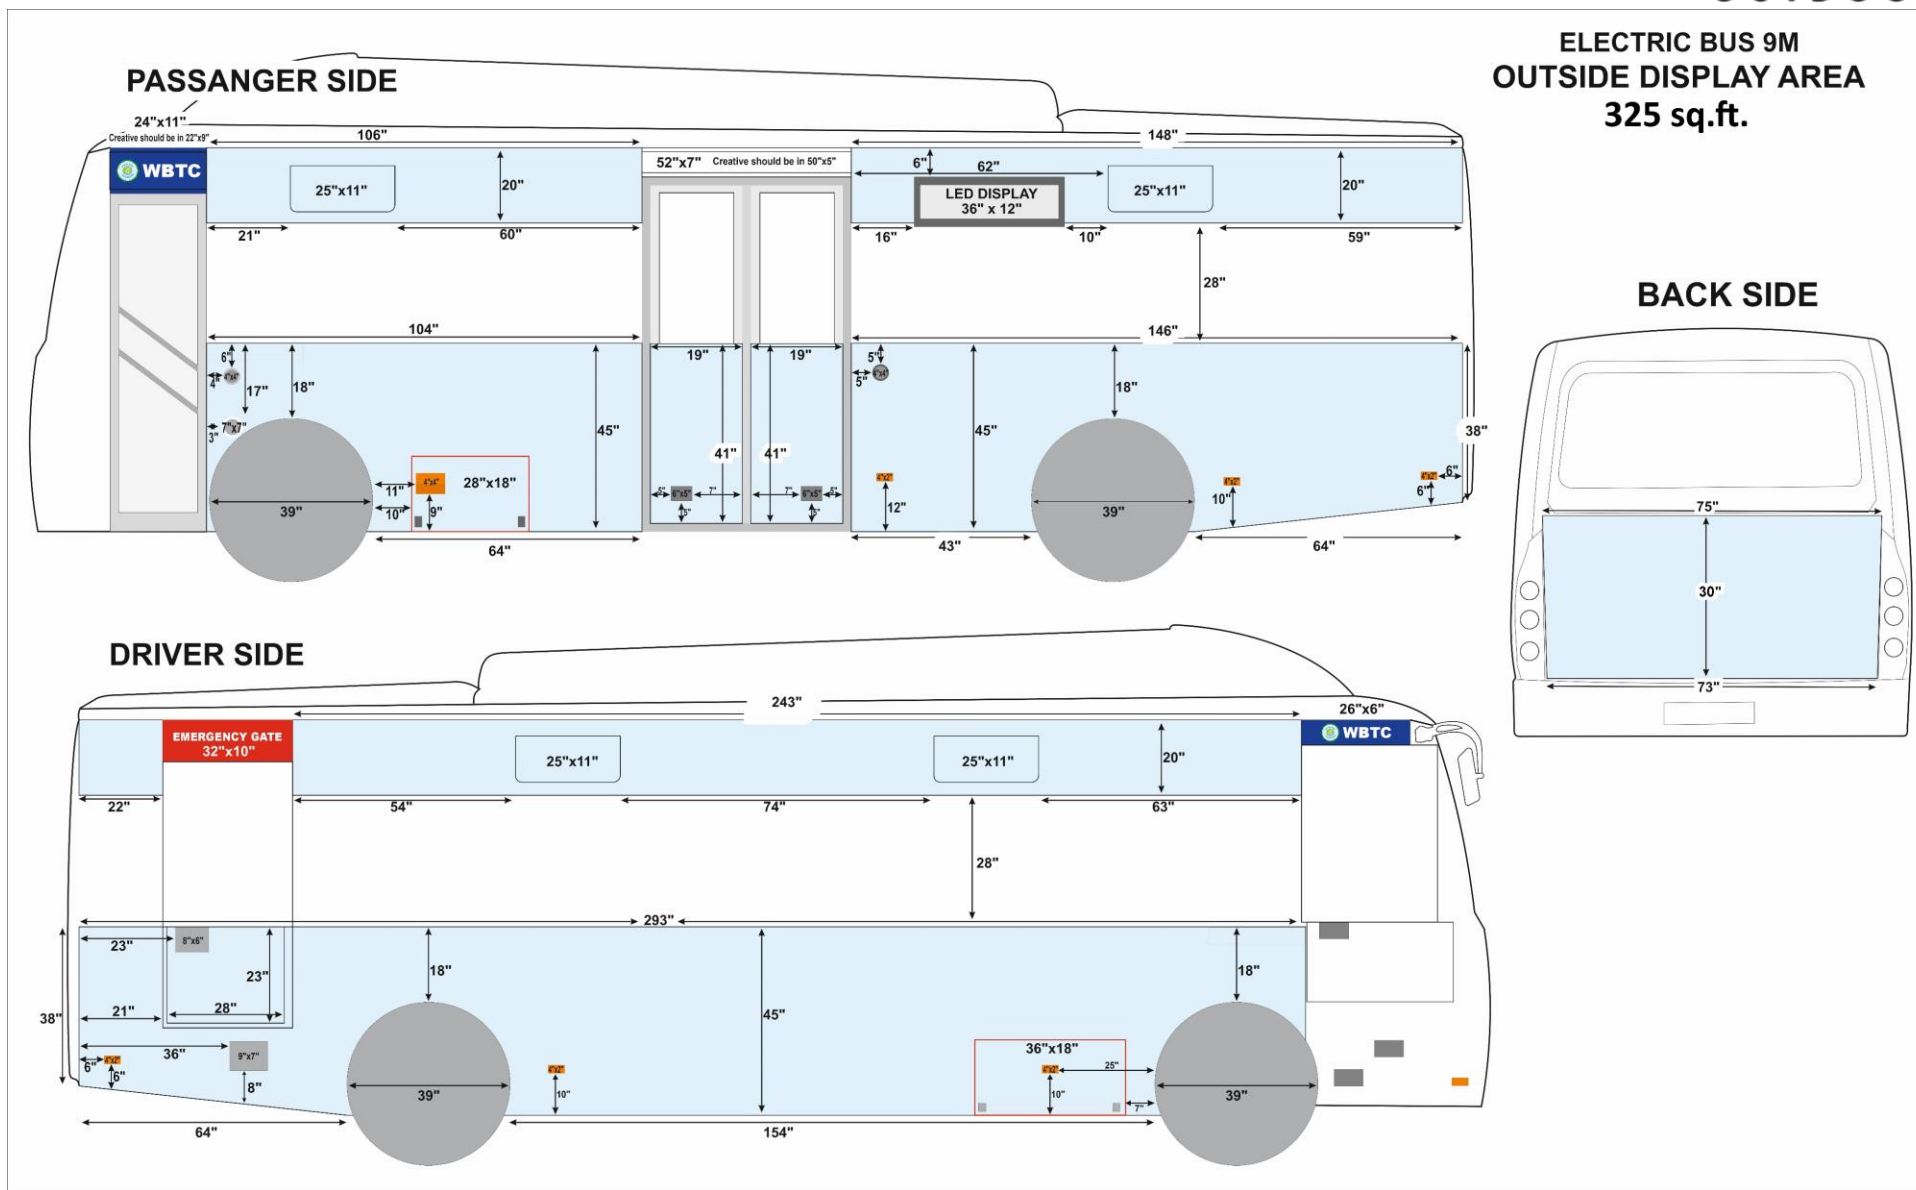

Inside Area - 61 sq.ft.

AC BUS FULL WRAP (JAN BUS) Outside Dimension

JAN AC BUS OUTSIDE

Out Side Area: 406 sq.ft

JAN AC BUS INSIDE

Driver Side Glass

47" x 21"

47" x 21"

47" x 21"

47" x 21"

Passenger Side Glass

47" x 21"

47" x 21"

47" x 21"

47" x 21"

47" x 21"

Inside Area: 60 sq.ft

AC Electric BUS 9M (FULL WRAP) Outside Dimension

AC Electric BUS 9M (FULL WRAP) Inside Dimension

AC Electric BUS 12M (FULL WRAP) Inside Dimension

ELECTRIC BUS 12M INSIDE DISPLAY AREA 42 Sq.Ft.

Driver side

Driver Left

First Glass

2nd Glass

3rd Glass

Last Glass

Passanger side

Last Glass