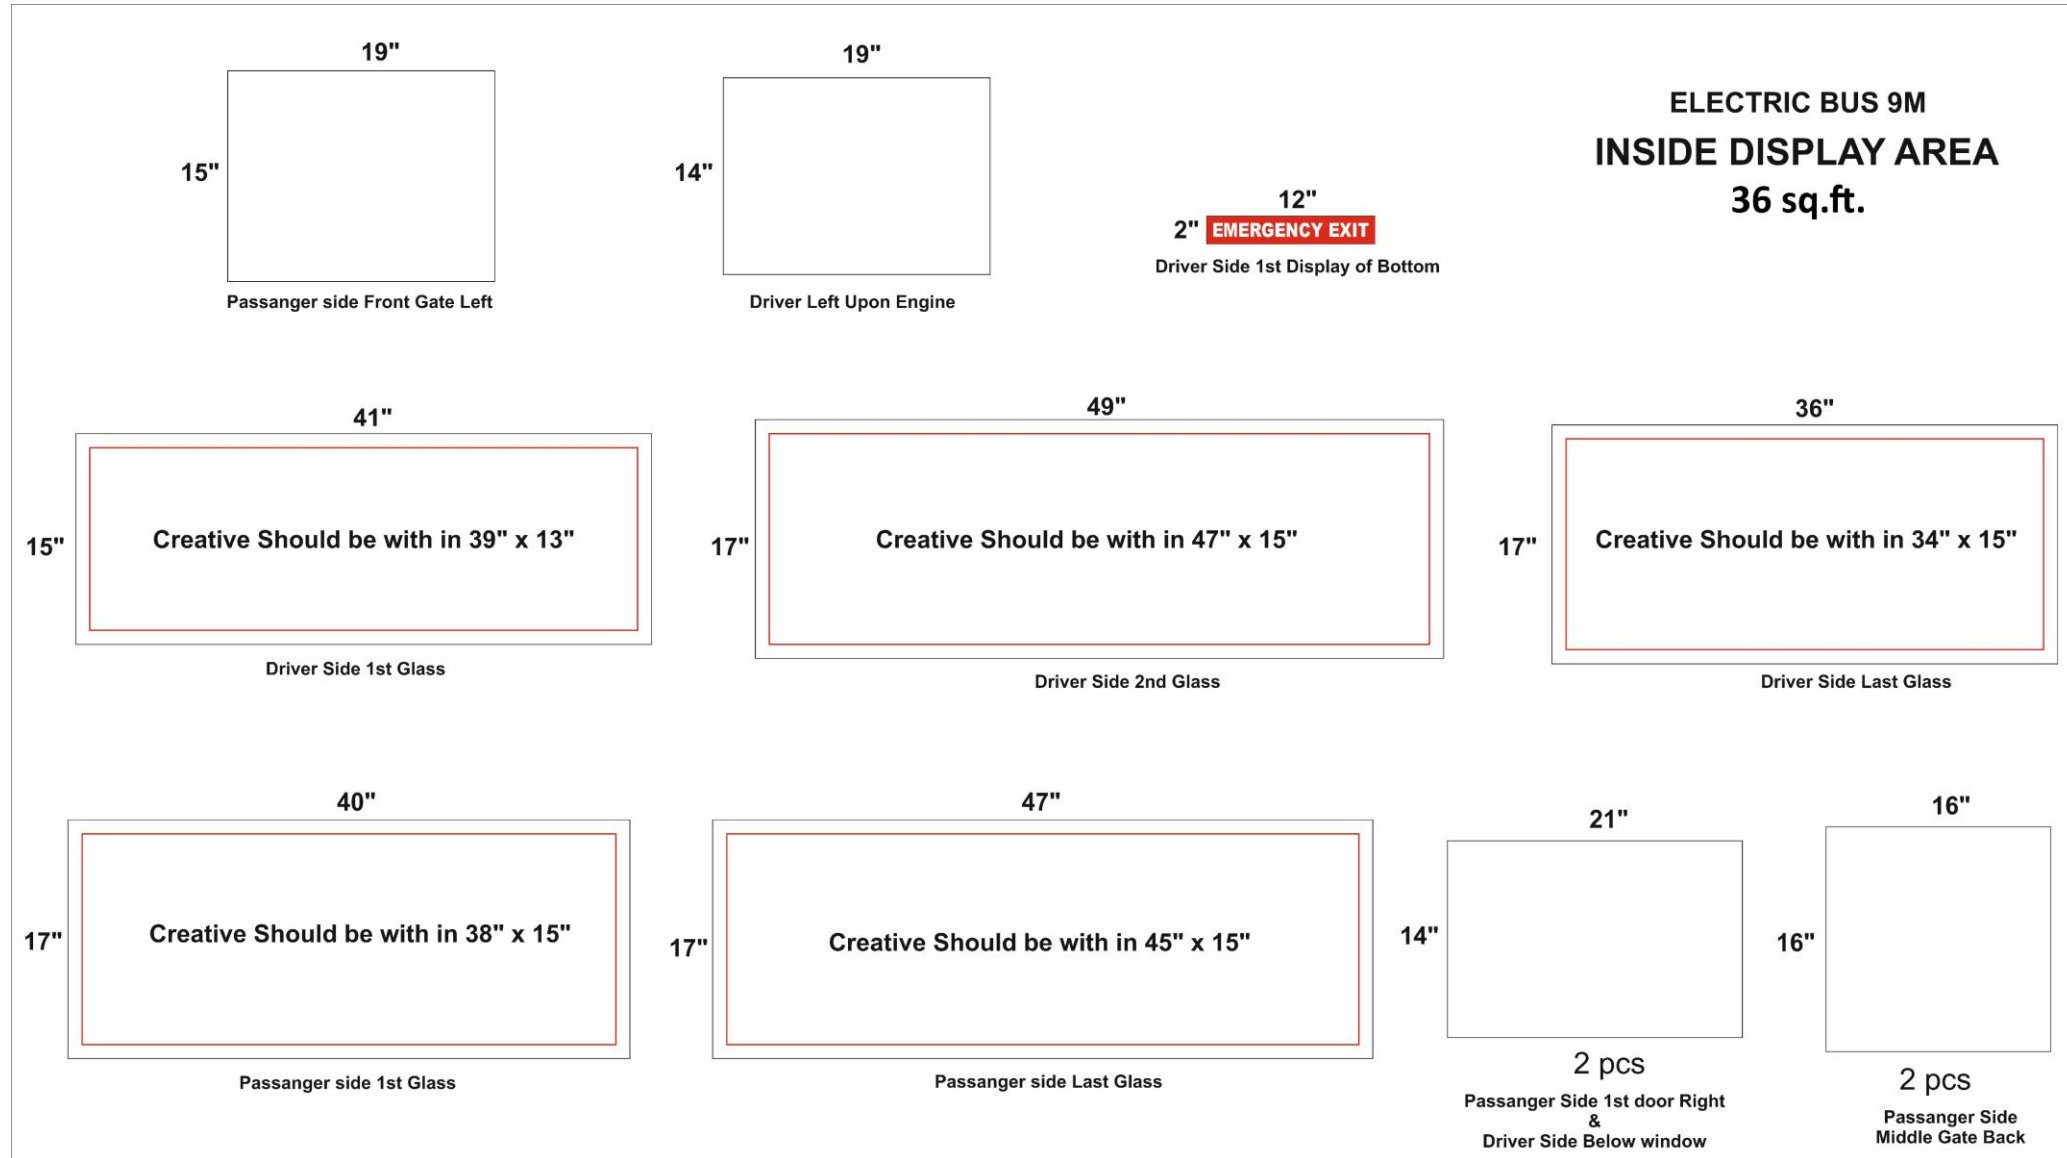

Inside Area: 60 sq.ft

AC Electric BUS 9M (FULL WRAP) Outside Dimension

AC Electric BUS 9M (FULL WRAP) Inside Dimension

AC Electric BUS 12M (FULL WRAP) Inside Dimension

ELECTRIC BUS 12M INSIDE DISPLAY AREA 42 Sq.Ft.

Middle Glass

First Glass

Inside_Deck_49" x 14" - 4 pcs

Inside_Back_38" x 21"

**Electric PMI (Full Wrap)
Inside Display Area
36 sq.ft.**

P Side_1st Glass_41" x 10"

P Side_2nd Glass_51" x 10"

D Side_1st Glass_45" x 10"